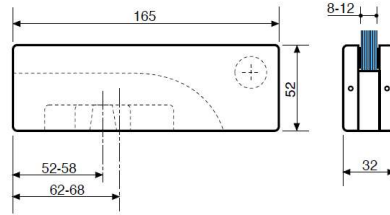

BOTTOM HINGE
Art. V200