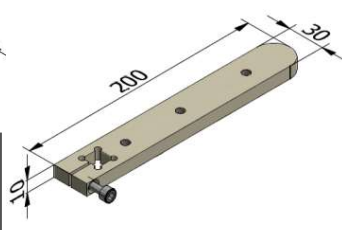

## GLASS DOORS ACCESSORIES

TOP HINGE  
Art. V535

ARTICLE
V535

BOTTOM HINGE  
Art. V200

ARTICLE
V200

## METAL DOORS ACCESSORIES

OV7\_TA  
TOP FITTING

ARTICLE
OV7_TA

OV7\_TB  
TOP FITTING

ARTICLE
OV7_TB

OV2  
BOTTOM FITTING

ARTICLE	WEIGHT [KG]
OV2	100

OV2M  
BOTTOM FITTING