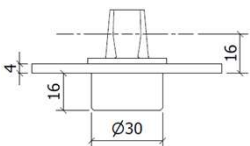

ART. OV8 BOTTOM PIVOT

ITALIAN PIVOT 100 Kg

ARTICLE	WEIGHT [KG]
OV8B	100