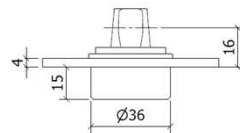

ITALIAN PIVOT 300 Kg

ARTICLE	WEIGHT [KG]
OV8BP	300