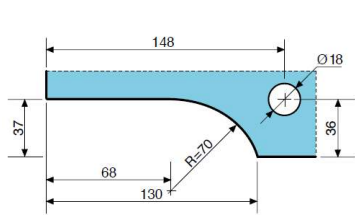

BOTTOM HINGE
Art. V200