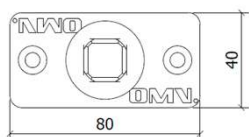

## ART. OV8 BOTTOM PIVOT

ITALIAN PIVOT 100 Kg

ARTICLE	WEIGHT [KG]
OV8B	100

ITALIAN PIVOT 300 Kg

ARTICLE	WEIGHT [KG]
OV8BP	300

GERMAN PIVOT 100 Kg

ARTICLE	WEIGHT [KG]
OV8B RS	100

GERMAN PIVOT 300 Kg