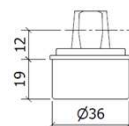

## ART. OV8 BOTTOM PIVOT

ITALIAN PIVOT 100 Kg

ARTICLE	WEIGHT [KG]
OV8B	100

ITALIAN PIVOT 300 Kg

ARTICLE	WEIGHT [KG]
OV8BP	300

GERMAN PIVOT 100 Kg

ARTICLE	WEIGHT [KG]
OV8B RS	100

GERMAN PIVOT 300 Kg

ARTICLE	WEIGHT [KG]
OV8BP RS	300

ITALIAN PIVOT 100 Kg

ARTICLE	WEIGHT [KG]
OV8	100

ITALIAN PIVOT 300 Kg

ARTICLE	WEIGHT [KG]
OV8P	300

GERMAN PIVOT 100 Kg

ARTICLE	WEIGHT [KG]
OV8 RS	100

GERMAN PIVOT 300 Kg