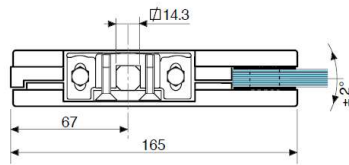

OVERHEAD DOOR CLOSER ACCESSORIES

GLASS DOORS ACCESSORIES

TOP HINGE
Art. V535

ARTICLE
V535