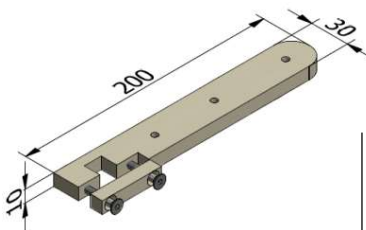

## GLASS DOORS ACCESSORIES

TOP HINGE  
Art. V535

ARTICLE
V535

BOTTOM HINGE  
Art. V200

ARTICLE
V200

## METAL DOORS ACCESSORIES

OV7\_TA  
TOP FITTING

ARTICLE
OV7_TA

OV7\_TB  
TOP FITTING

ARTICLE
OV7_TB

OV2  
BOTTOM FITTING

ARTICLE	WEIGHT [KG]
OV2	100

OV2M  
BOTTOM FITTING