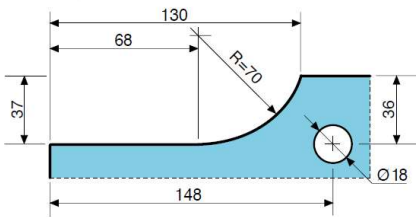

OVERHEAD DOOR CLOSER ACCESSORIES

GLASS DOORS ACCESSORIES

TOP HINGE
Art. V535

ARTICLE
V535