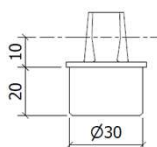

## ART. OV8 BOTTOM PIVOT

ITALIAN PIVOT 100 Kg

ARTICLE	WEIGHT [KG]
OV8B	100

ITALIAN PIVOT 300 Kg

ARTICLE	WEIGHT [KG]
OV8BP	300

GERMAN PIVOT 100 Kg

ARTICLE	WEIGHT [KG]
OV8B RS	100

GERMAN PIVOT 300 Kg

ARTICLE	WEIGHT [KG]
OV8BP RS	300

ITALIAN PIVOT 100 Kg

ARTICLE	WEIGHT [KG]
OV8	100

ITALIAN PIVOT 300 Kg

ARTICLE	WEIGHT [KG]
OV8P	300

GERMAN PIVOT 100 Kg

ARTICLE	WEIGHT [KG]
OV8 RS	100

GERMAN PIVOT 300 Kg