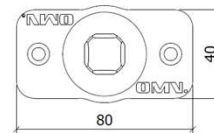

## ART. OV8 BOTTOM PIVOT

ITALIAN PIVOT 100 Kg

ARTICLE	WEIGHT [KG]
OV8B	100

ITALIAN PIVOT 300 Kg

ARTICLE	WEIGHT [KG]
OV8BP	300

GERMAN PIVOT 100 Kg

ARTICLE	WEIGHT [KG]
OV8B RS	100

GERMAN PIVOT 300 Kg