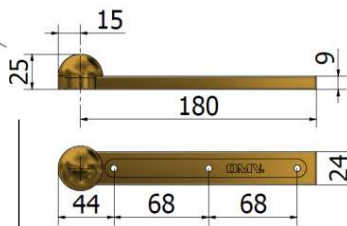

## GLASS DOORS ACCESSORIES

TOP HINGE  
Art. V535

ARTICLE
V535

BOTTOM HINGE  
Art. V200

ARTICLE
V200

## METAL DOORS ACCESSORIES

OV7\_TA  
TOP FITTING

ARTICLE
OV7_TA

OV7\_TB  
TOP FITTING

ARTICLE
OV7_TB

OV2  
BOTTOM FITTING

ARTICLE	WEIGHT [KG]
OV2	100

OV2M  
BOTTOM FITTING

## ART. OV8 BOTTOM PIVOT

ITALIAN PIVOT 100 Kg

ARTICLE	WEIGHT [KG]
OV8B	100

ITALIAN PIVOT 300 Kg

ARTICLE	WEIGHT [KG]
OV8BP	300

GERMAN PIVOT 100 Kg

ARTICLE	WEIGHT [KG]
OV8B RS	100

GERMAN PIVOT 300 Kg