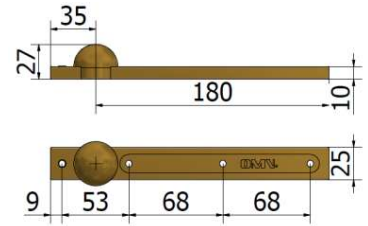

## METAL DOORS ACCESSORIES

OV7\_TA  
TOP FITTING

ARTICLE
OV7_TA

OV7\_TB  
TOP FITTING

ARTICLE
OV7_TB

OV2  
BOTTOM FITTING

ARTICLE	WEIGHT [KG]
OV2	100

OV2M  
BOTTOM FITTING