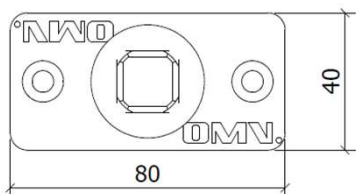

# ART. OV8 BOTTOM PIVOT

ITALIAN PIVOT 100 Kg	
ARTICLE	WEIGHT [KG]
OV8B	100

GERMAN PIVOT 100 Kg	
ARTICLE	WEIGHT [KG]
OV8B RS	100

ITALIAN PIVOT 300 Kg	
ARTICLE	WEIGHT [KG]
OV8BP	300

GERMAN PIVOT 300 Kg	
ARTICLE	WEIGHT [KG]
OV8BP RS	300

ITALIAN PIVOT 100 Kg	
ARTICLE	WEIGHT [KG]
OV8	100

GERMAN PIVOT 100 Kg	
ARTICLE	WEIGHT [KG]
OV8 RS	100

ITALIAN PIVOT 300 Kg	
ARTICLE	WEIGHT [KG]
OV8P	300

GERMAN PIVOT 300 Kg	
ARTICLE	WEIGHT [KG]
OV8P RS	300