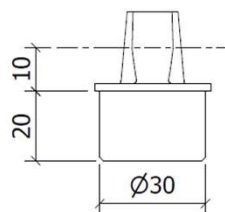

# ART. OV8 BOTTOM PIVOT

ITALIAN PIVOT 100 Kg	
ARTICLE	WEIGHT [KG]
OV8B	100

GERMAN PIVOT 100 Kg	
ARTICLE	WEIGHT [KG]
OV8B RS	100

ITALIAN PIVOT 300 Kg	
ARTICLE	WEIGHT [KG]
OV8BP	300

GERMAN PIVOT 300 Kg	
ARTICLE	WEIGHT [KG]
OV8BP RS	300

ITALIAN PIVOT 100 Kg	
ARTICLE	WEIGHT [KG]
OV8	100

GERMAN PIVOT 100 Kg	
ARTICLE	WEIGHT [KG]
OV8 RS	100

ITALIAN PIVOT 300 Kg	
ARTICLE	WEIGHT [KG]
OV8P	300

GERMAN PIVOT 300 Kg	
ARTICLE	WEIGHT [KG]
OV8P RS	300