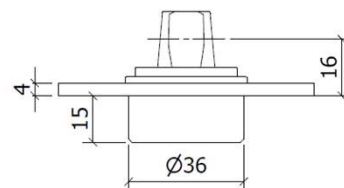

# ART. OV8 BOTTOM PIVOT

ITALIAN PIVOT 100 Kg	
ARTICLE	WEIGHT [KG]
OV8B	100

GERMAN PIVOT 100 Kg	
ARTICLE	WEIGHT [KG]
OV8B RS	100

ITALIAN PIVOT 300 Kg	
ARTICLE	WEIGHT [KG]
OV8BP	300

GERMAN PIVOT 300 Kg	
ARTICLE	WEIGHT [KG]
OV8BP RS	300

ITALIAN PIVOT 100 Kg	
ARTICLE	WEIGHT [KG]
OV8	100

GERMAN PIVOT 100 Kg	
ARTICLE	WEIGHT [KG]
OV8 RS	100

ITALIAN PIVOT 300 Kg	
ARTICLE	WEIGHT [KG]
OV8P	300

GERMAN PIVOT 300 Kg	
ARTICLE	WEIGHT [KG]
OV8P RS	300