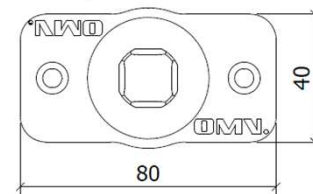

# ART. OV8 BOTTOM PIVOT

ITALIAN PIVOT 100 Kg	
ARTICLE	WEIGHT [KG]
OV8B	100

GERMAN PIVOT 100 Kg	
ARTICLE	WEIGHT [KG]
OV8B RS	100

ITALIAN PIVOT 300 Kg	
ARTICLE	WEIGHT [KG]
OV8BP	300

GERMAN PIVOT 300 Kg	
ARTICLE	WEIGHT [KG]
OV8BP RS	300

ITALIAN PIVOT 100 Kg	
ARTICLE	WEIGHT [KG]
OV8	100

GERMAN PIVOT 100 Kg	
ARTICLE	WEIGHT [KG]
OV8 RS	100

ITALIAN PIVOT 300 Kg	
ARTICLE	WEIGHT [KG]
OV8P	300

GERMAN PIVOT 300 Kg	
ARTICLE	WEIGHT [KG]
OV8P RS	300