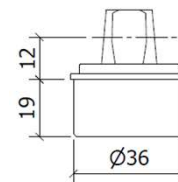

# ART. OV8 BOTTOM PIVOT

ITALIAN PIVOT 100 Kg	
ARTICLE	WEIGHT [KG]
OV8B	100

GERMAN PIVOT 100 Kg	
ARTICLE	WEIGHT [KG]
OV8B RS	100

ITALIAN PIVOT 300 Kg	
ARTICLE	WEIGHT [KG]
OV8BP	300

GERMAN PIVOT 300 Kg	
ARTICLE	WEIGHT [KG]
OV8BP RS	300

ITALIAN PIVOT 100 Kg	
ARTICLE	WEIGHT [KG]
OV8	100

GERMAN PIVOT 100 Kg	
ARTICLE	WEIGHT [KG]
OV8 RS	100

ITALIAN PIVOT 300 Kg	
ARTICLE	WEIGHT [KG]
OV8P	300

GERMAN PIVOT 300 Kg	
ARTICLE	WEIGHT [KG]
OV8P RS	300