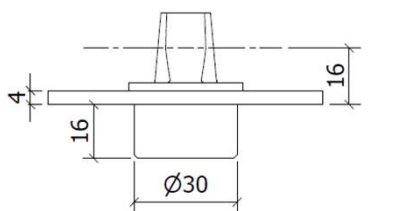

# ART. OV8 BOTTOM PIVOT

ITALIAN PIVOT 100 Kg	
ARTICLE	WEIGHT [KG]
OV8B	100

GERMAN PIVOT 100 Kg	
ARTICLE	WEIGHT [KG]
OV8B RS	100

ITALIAN PIVOT 300 Kg	
ARTICLE	WEIGHT [KG]
OV8BP	300

GERMAN PIVOT 300 Kg	
ARTICLE	WEIGHT [KG]
OV8BP RS	300

ITALIAN PIVOT 100 Kg	
ARTICLE	WEIGHT [KG]
OV8	100

GERMAN PIVOT 100 Kg	
ARTICLE	WEIGHT [KG]
OV8 RS	100

ITALIAN PIVOT 300 Kg	
ARTICLE	WEIGHT [KG]
OV8P	300

GERMAN PIVOT 300 Kg	
ARTICLE	WEIGHT [KG]
OV8P RS	300